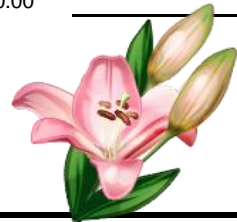

<i>Impatiens</i>	<i>Shady Location</i>	<i>Sizes</i>	<i>Price</i>	<i>Quantity</i>
Pink - solid pink		Flat-(18)-4"pots	$25.00	_____
Lipstick - Vibrant rose with a small white center		Flat-(18)-4"pots	$25.00	_____
Lavender - True lavender with a pink center		Flat-(18)-4"pots	$25.00	_____
White - Pure solid white		Flat-(18)-4"pots	$25.00	_____

<i>Zinnia (New this Year!)</i>	<i>Shady Location</i>	<i>Sizes</i>	<i>Price</i>	<i>Quantity</i>
White - white daisy like blooms		Flat-(18)-4"pots	$25.00	_____
Deep Apricot - bright apricot peach		Flat-(18)-4"pots	$25.00	_____
Cherry - cherry pink		Flat-(18)-4"pots	$25.00	_____
Cherry & Ivory - white-tipped cherry red-double blooms		Flat-(18)-4"pots	$25.00	_____

<i>New Guinea Impatiens</i>	<i>Sunny or Shady Location</i>			
Paradise Group - Fuchsia on Lavender		Flat-(18)-4"pots	$35.00	_____
Paradise Group - White		Flat-(18)-4"pots	$35.00	_____
Paradise Group - Raspberry		Flat-(18)-4"pots	$35.00	_____

<i>Petunia</i>	<i>Sunny Location</i>			
Wave Group - Low spreading plant. Flowers all summer, drought resistant. Great in containers or as groundcover				
Magenta with dark centers		Flat-(18)-4"pots	$30.00	_____
Lilac		Flat-(18)-4"pots	$30.00	_____
Pink		Flat-(18)-4"pots	$30.00	_____

Baskets

<i>Mixed Annual basket</i>	<i>Shade or Sun</i>			
Carefully selected mix in 12" terra cotta plastic basket. Beautiful		12" basket	$20.00	_____

<i>Fuchsia</i>	<i>Shady to Partly Shady Location</i>			
White and Purple Flowers		10" basket	$15.00	_____

<i>Impatiens</i>	<i>Shady Location</i>			
- Hot Pink		10" basket	$15.00	_____
-Deep Purple		10" basket	$15.00	_____

<i>Lantana</i>	<i>Sunny Location</i>			
New Gold Bright yellow flowers trailing habit		10" basket	$15.00	_____

<i>Ivy Geranium</i>	<i>Sunny to Partly Sunny Location</i>			
- Hot Pink		10" basket	$15.00	_____

<i>Dragon Wing Begonias</i>	<i>Sunny to Partly Sunny Location</i>			
Pink		10" basket	$15.00	_____
Red		10" basket	$15.00	_____